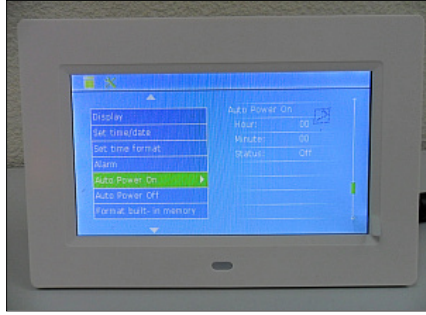

LCD Player

7 inch Digital Photo Frame

Model: GW706

Color: Black / White
 Display: 7 inch LCD screen / Screen Ratio: 16:9,
 Screen resolution: 800*480/Auto Power On/Off: Yes
 External Memory:SD/MMC/MS card USB key
 Control Interface: Via On-board buttons or remote controller
 Compatible File Types:- Video: MPEG 1/2/4, AVI- Music: MP3- Picture: JPEG
 Repeat Modes:Off/one/folder/All
 Input/Output/Connectivity:- Power IN- SD/MMC/MS Card Slot- USB port-
 Buttons:up-down-left-right-stop-menu-power enter
 Power Source: Power Adapter
 Built-in stereo speakers: YES
 OSD Language: English, French, German, Italian, Spanish, Portuguese, Dutch, AND Polish. OR Chinese,English.

8 inch Digital Photo Frame

Model: GW805

Color: Black / White / 8 inch : resolution: 800*600,Screen ratio:4:3
 Photo playing: JPG/JPEG
 Slideshow Image internal time: 5sec/15sec/30sec/1min/3min/off
 Music playing: MP3,WMA./Photo with music playing. Movie playing: MPEG1/2/4,AVI.
 Time/alarm/ calendar function
 Auto Power On/Off: Yes
 External Memory:SD/MMC/MS card /USB key
 Slide mode: Normal/ Date&time
 Browse: Thumbnail/ File manager
 Power on Only: Photo/music/photo+music/Movie/calendar/off
 Repeat Modes:Off/one/folder/All
 USB source:NAND/SD-MMC/MS/ALL
 Input/Output/Connectivity:- Power IN- SD/MMC/MS Card Slot- USB port-